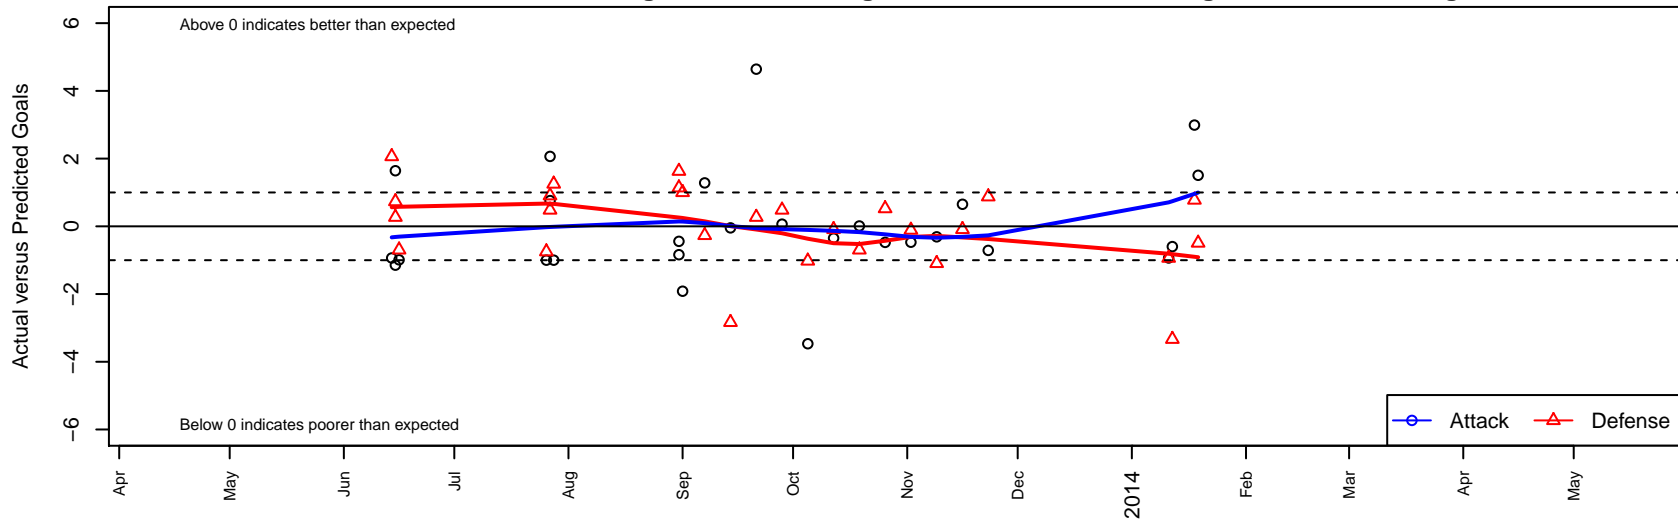

Seattle United S Blue B99

Dots are actual minus expected GF (blue circles) and GA (red triangles).
Blue line is smoothed change in attack strength. Red is smoothed change in defense strength.